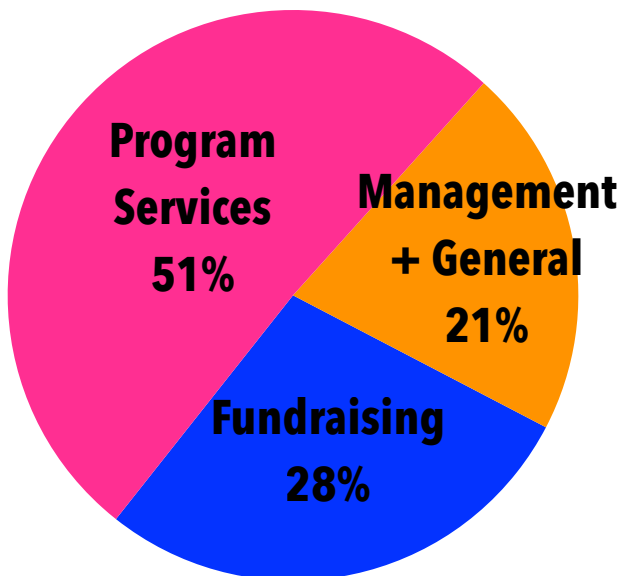

2019 FINANCIALS

Support and Revenue	2019	2018
Contributions + Grants	861,960	590,082
In-Kind Contributions	57,424	214,740
Special Events	139,622	136,609
Program Fees	34,012	94,264
Other Income	17,502	17,012
Total Support and Revenue	1,110,520	1,052,707

Expenses	2019	2018
Salaries	497,049	409,599
Payroll	167,437	152,141
Travel	69,989	80,502
Boarding	13,879	24,348
Volunteer and Student	100,698	120,307
Food	5,423	14,103
Professional	63,669	194,546
Contracted	8,284	8,896
Occupancy	24,424	19,516
Insurance	5,297	5,682
Other	20,003	19,452
Total Expense	976,152	1,049,092